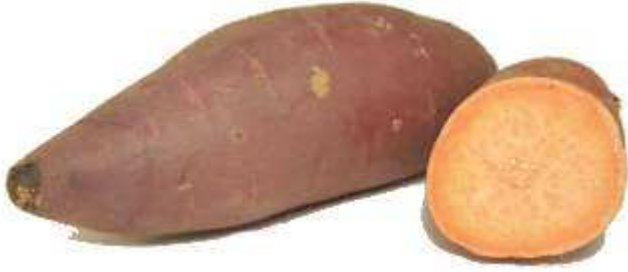

Dilgard Produce

PRODUCT DESCRIPTION

Yams, Jumbo 35-40CT
AVG

Pk/Size

1, 40 lb

Dilgard #

P00190

Yam Facts: Yam is the common name for some plant species in the genus *Dioscorea* that form edible tubers. These are perennial herbaceous vines cultivated for the consumption of their starchy tubers in Africa, Asia, Latin America, the Caribbean and Oceania.